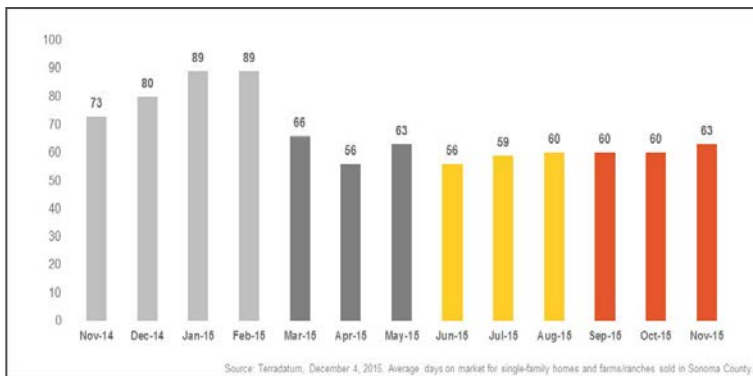

Sonoma County

Monthly Real Estate Update *(as of December 4, 2015)*

Median Sales Price

Months' Supply of Inventory

Average Days on Market

Sales Price as % of Original Price