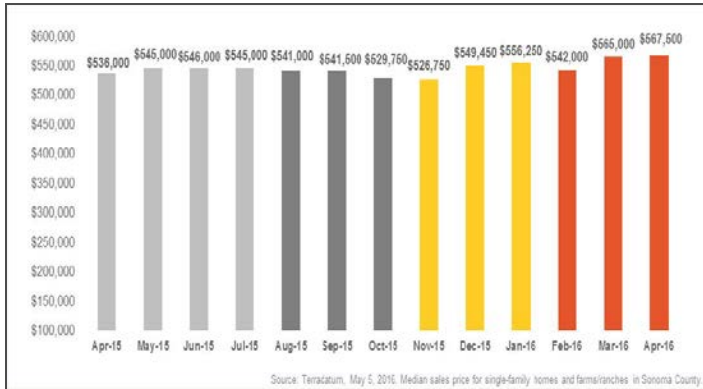

Sonoma County

Monthly Real Estate Update *(as of May 5, 2016)*

Median Sales Price

Months' Supply of Inventory

Average Days on Market

Sales Price as % of Original Price