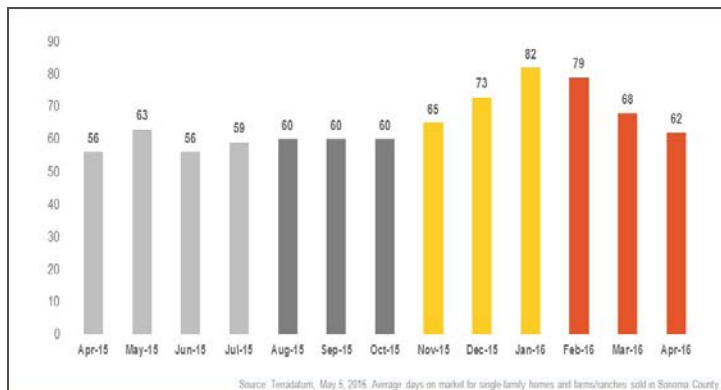

Sonoma County

Monthly Real Estate Update *(as of May 5, 2016)*

Median Sales Price

Months' Supply of Inventory

Average Days on Market

Sales Price as % of Original Price