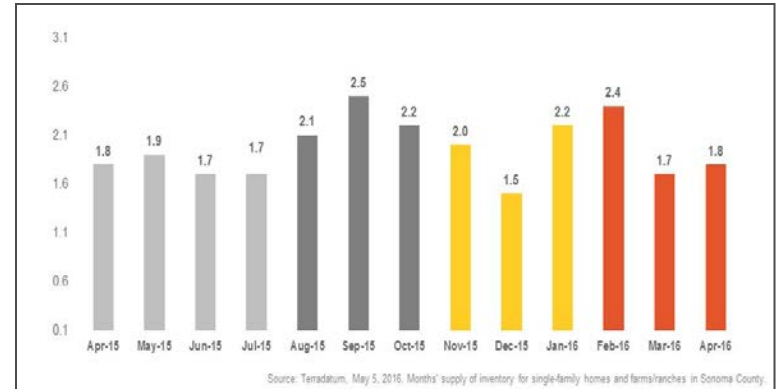

Sonoma County

Monthly Real Estate Update *(as of May 5, 2016)*

Median Sales Price

Months' Supply of Inventory

Average Days on Market

Sales Price as % of Original Price