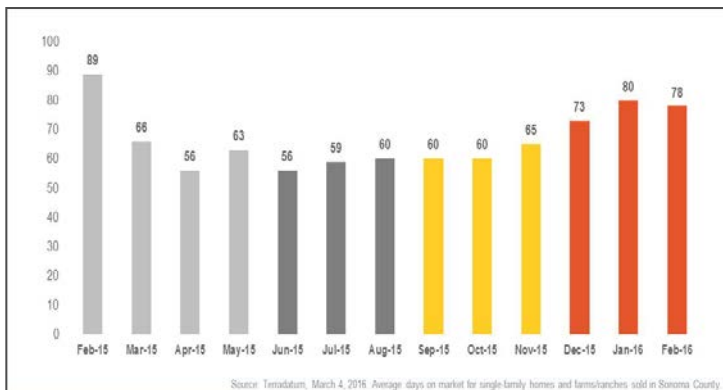

Sonoma County

Monthly Real Estate Update *(as of March 4, 2016)*

Median Sales Price

Months' Supply of Inventory

Average Days on Market

Sales Price as % of Original Price