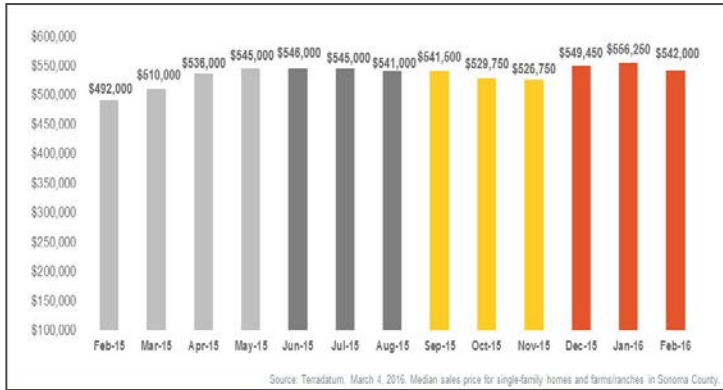

Sonoma County

Monthly Real Estate Update *(as of March 4, 2016)*

Median Sales Price

Months' Supply of Inventory

Average Days on Market

Sales Price as % of Original Price