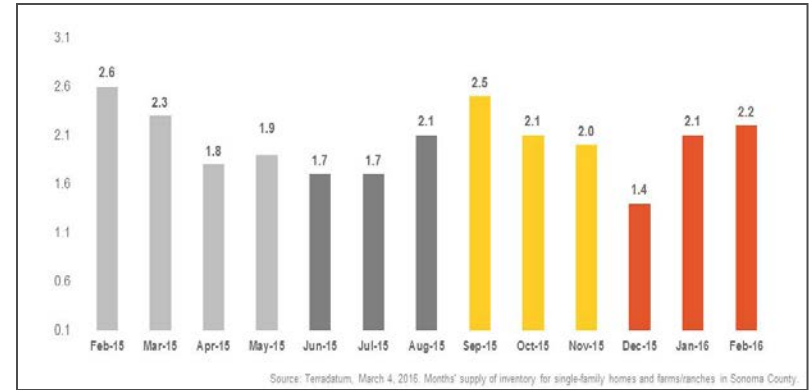

Sonoma County

Monthly Real Estate Update *(as of March 4, 2016)*

Median Sales Price

Months' Supply of Inventory

Average Days on Market

Sales Price as % of Original Price