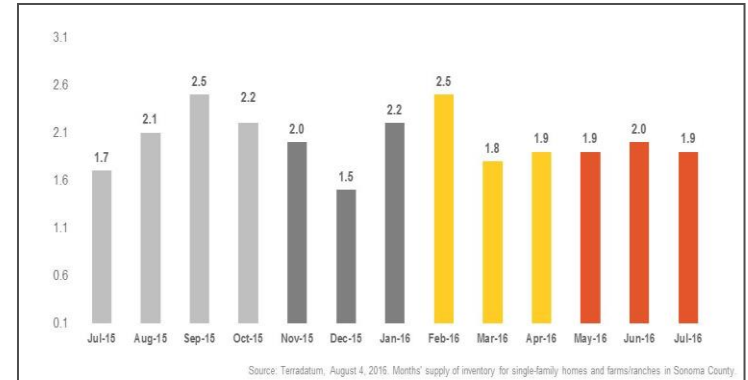

Sonoma County

Monthly Real Estate Update *(as of August 4, 2016)*

Median Sales Price

Months' Supply of Inventory

Average Days on Market

Sales Price as % of Original Price