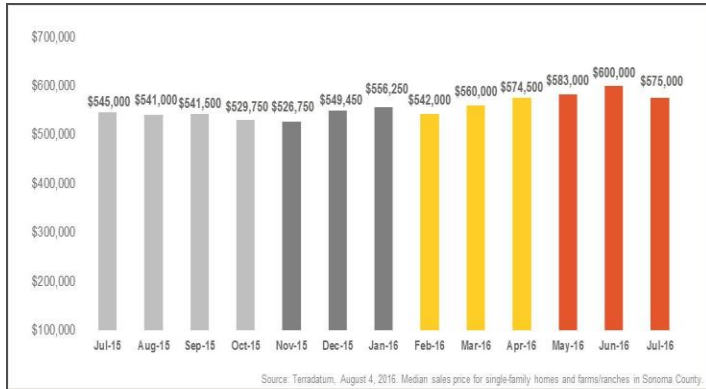

Sonoma County

Monthly Real Estate Update *(as of August 4, 2016)*

Median Sales Price

Months' Supply of Inventory

Average Days on Market

Sales Price as % of Original Price