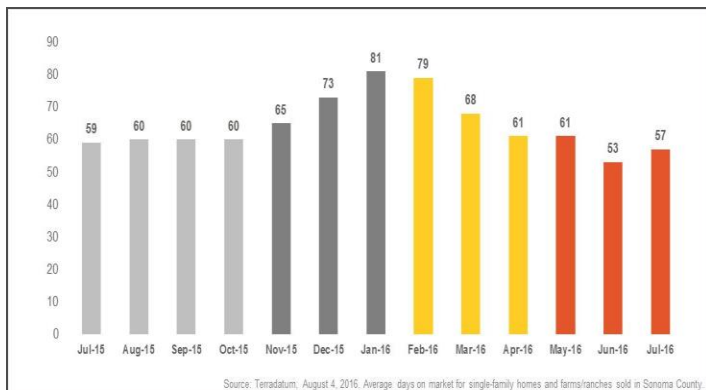

Sonoma County

Monthly Real Estate Update *(as of August 4, 2016)*

Median Sales Price

Months' Supply of Inventory

Average Days on Market

Sales Price as % of Original Price